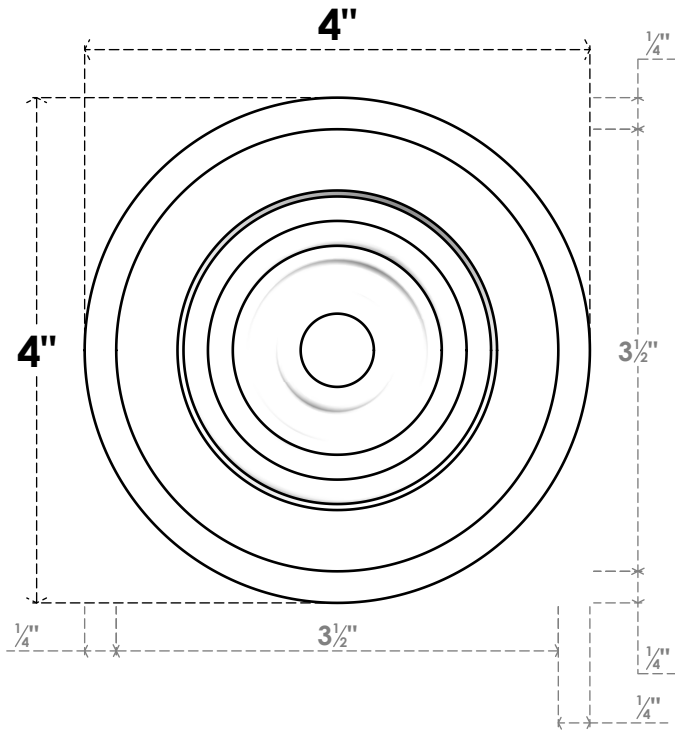

ROSP040X040X050GRY03

4"W X 4"H X 1/2"P STANDARD GRAYSON BULLSEYE ROSETTE WITH BEVELED EDGE, ARCHITECTURAL GRADE PVC

FRONT

SIDE

EKENA MILLWORK
2300 WEST MAIN ST.
CLARKSVILLE, TX 75426
TOLL FREE: 866-607-0453
WWW.EKENAMILLWORK.COM

NOTES

1. INSTALLATION TO BE COMPLETED IN ACCORDANCE WITH MANUFACTURER'S SPECIFICATIONS.
2. DRAWING MAY NOT BE TO SCALE
3. THIS DRAWING IS INTENDED FOR DESIGN AND PLANNING PURPOSES ONLY.
4. ALL INFORMATION CONTAINED HEREIN WAS CURRENT AT THE TIME OF DEVELOPMENT BUT MUST BE REVIEWED AND APPROVED BY THE PRODUCT MANUFACTURER TO BE CONSIDERED ACCURATE.
5. ARCHITECTURAL GRADE PVC PRODUCTS ARE MADE FROM EXPANDED CELLULAR PVC AND COME NATURALLY WHITE BUT MAY BE PAINTED