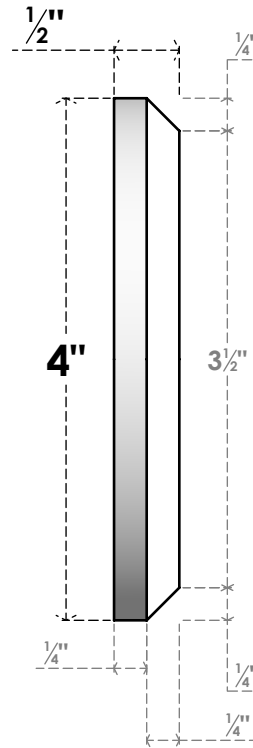

ROSP040X040X050GRY03

4"W X 4"H X 1/2"P STANDARD GRAYSON BULLSEYE ROSETTE WITH BEVELED EDGE, ARCHITECTURAL GRADE PVC

FRONT

SIDE

EKENA MILLWORK
2300 WEST MAIN ST.
CLARKSVILLE, TX 75426
TOLL FREE: 866-607-0453
WWW.EKENAMILLWORK.COM

NOTES

1. INSTALLATION TO BE COMPLETED IN ACCORDANCE WITH MANUFACTURER'S SPECIFICATIONS.
2. DRAWING MAY NOT BE TO SCALE
3. THIS DRAWING IS INTENDED FOR DESIGN AND PLANNING PURPOSES ONLY.
4. ALL INFORMATION CONTAINED HEREIN WAS CURRENT AT THE TIME OF DEVELOPMENT BUT MUST BE REVIEWED AND APPROVED BY THE PRODUCT MANUFACTURER TO BE CONSIDERED ACCURATE.
5. ARCHITECTURAL GRADE PVC PRODUCTS ARE MADE FROM EXPANDED CELLULAR PVC AND COME NATURALLY WHITE BUT MAY BE PAINTED